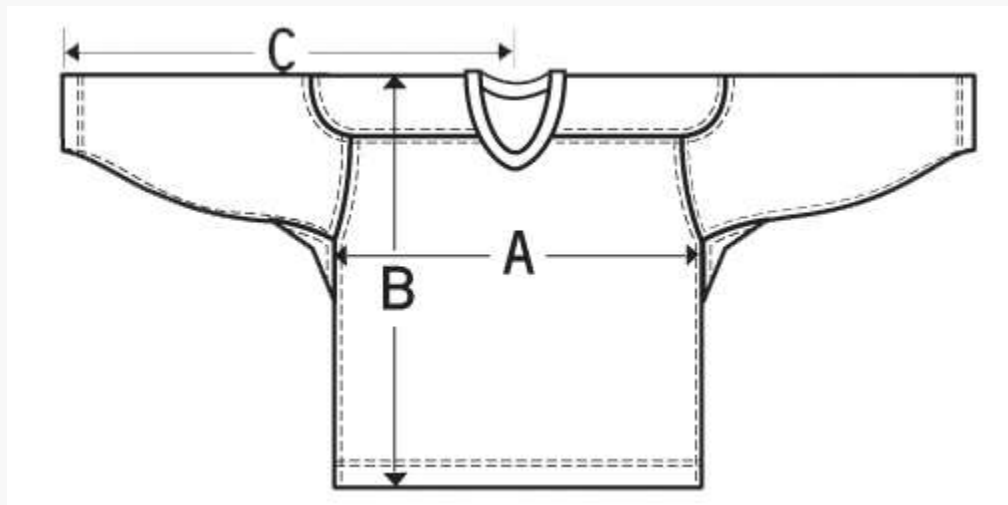

CCM Hockey Jersey Sizing

CCM Pro Hockey Jersey Sizing			
SIZE	A Armpit to Armpit	B Top to Bottom Hem	C Sleeve to Center of Collar
46	23 1/2"	32"	32 3/4"
48	24 1/2"	32 1/4"	33 1/2"
52	26 1/2"	33 1/4"	35"
54	27 1/2"	33 1/2"	35 1/2"
56	28 1/2"	33 3/4"	36"
58	29 1/2"	34"	36 1/2"
54 Goal	27 1/2"	31 1/2"	35 1/2"
56 Goal	28 1/2"	31 3/4"	36"

CCM Replica Hockey Jersey Sizing

SIZE		A Armpit to Armpit	B Top to Bottom Hem	C Sleeve to Center of Collar
JR	Small/Medium	17 ³ / ₄ "	23 ¹ / ₂ "	25 ¹ / ₂ "
	Large/X-Large	19 ³ / ₄ "	26 ¹ / ₄ "	27 ¹ / ₄ "
SR	Small	20 ³ / ₄ "	30"	31 ¹ / ₄ "
	Medium	22 ³ / ₄ "	31"	32 ¹ / ₄ "
	Large	24 ³ / ₄ "	32"	33 ³ / ₄ "
	X-Large	26 ³ / ₄ "	33"	34 ³ / ₄ "
	XX-Large	28 ³ / ₄ "	33"	35 ³ / ₄ "
	Goalie Cut	32"	32"	32"

CCM Hockey Referee Jersey Sizing

PRO 150 / 160	REPLICA 150	HEIGHT	CHEST SIZE
-	X-Small	5'1" - 5'6"	30 - 34"
-	Small	5'3" - 5'8"	32 - 36"
-	Medium	5'5" - 5'10"	34 - 38"
-	Large	5'7" - 5'11"	36 - 40"
44	X-Large	5'9" - 6'1"	38 - 42"
46	XX-Large	5'11" - 6'2"	40 - 44"
48	-	5'11" - 6'3"	42 - 46"
50	-	5'11" - 6'3"	44 - 48"
52	-	6' - 6'4"	46 - 50"
54	-	6'1" - 6'5"	48 - 52"
56	-	6'2" - 6'6"	50 - 54"