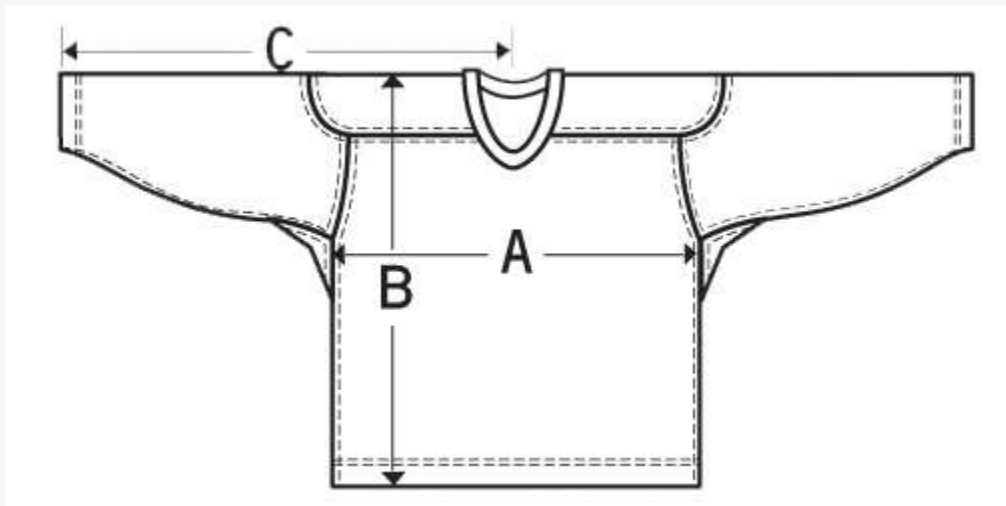

CCM Hockey Jersey Sizing

CCM Pro Hockey Jersey Sizing			
SIZE	A Armpit to Armpit	B Top to Bottom Hem	C Sleeve to Center of Collar
46	23 1/2"	32"	32 3/4"
48	24 1/2"	32 1/4"	33 1/2"
52	26 1/2"	33 1/4"	35"
54	27 1/2"	33 1/2"	35 1/2"
56	28 1/2"	33 3/4"	36"
58	29 1/2"	34"	36 1/2"
54 Goal	27 1/2"	31 1/2"	35 1/2"
56 Goal	28 1/2"	31 3/4"	36"

CCM Replica Hockey Jersey Sizing

SIZE		A Armpit to Armpit	B Top to Bottom Hem	C Sleeve to Center of Collar
JR	Small/Medium	17 ³ / ₄ "	23 ¹ / ₂ "	25 ¹ / ₂ "
	Large/X-Large	19 ³ / ₄ "	26 ¹ / ₄ "	27 ¹ / ₄ "
SR	Small	20 ³ / ₄ "	30"	31 ¹ / ₄ "
	Medium	22 ³ / ₄ "	31"	32 ¹ / ₄ "
	Large	24 ³ / ₄ "	32"	33 ³ / ₄ "
	X-Large	26 ³ / ₄ "	33"	34 ³ / ₄ "
	XX-Large	28 ³ / ₄ "	33"	35 ³ / ₄ "
	Goalie Cut	32"	32"	32"

CCM Hockey Referee Jersey Sizing

PRO 150 / 160	REPLICA 150	HEIGHT	CHEST SIZE
-	X-Small	5'1" - 5'6"	30 - 34"
-	Small	5'3" - 5'8"	32 - 36"
-	Medium	5'5" - 5'10"	34 - 38"
-	Large	5'7" - 5'11"	36 - 40"
44	X-Large	5'9" - 6'1"	38 - 42"
46	XX-Large	5'11" - 6'2"	40 - 44"
48	-	5'11" - 6'3"	42 - 46"
50	-	5'11" - 6'3"	44 - 48"
52	-	6' - 6'4"	46 - 50"
54	-	6'1" - 6'5"	48 - 52"
56	-	6'2" - 6'6"	50 - 54"